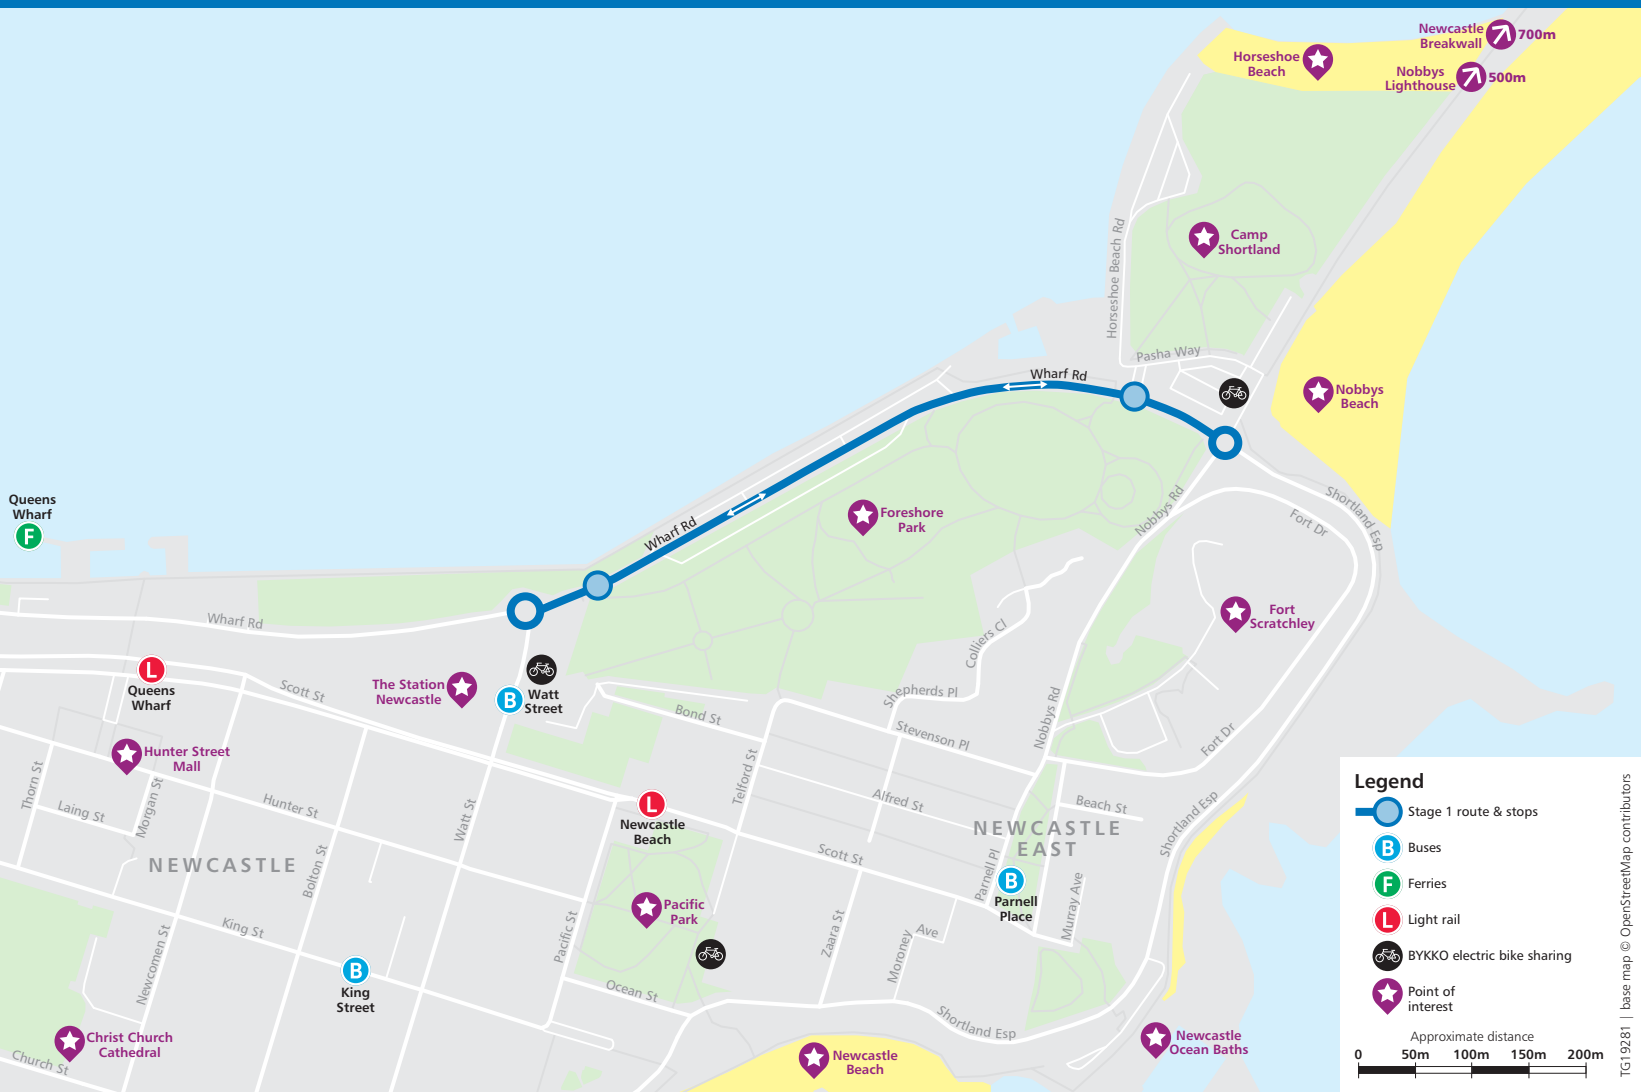

# Newcastle Driverless Shuttle - Stage 1

**Legend**

- Stage 1 route & stops
- Buses
- Ferries
- Light rail
- BYKKO electric bike sharing
- Point of interest

Approximate distance

0 50m 100m 150m 200m